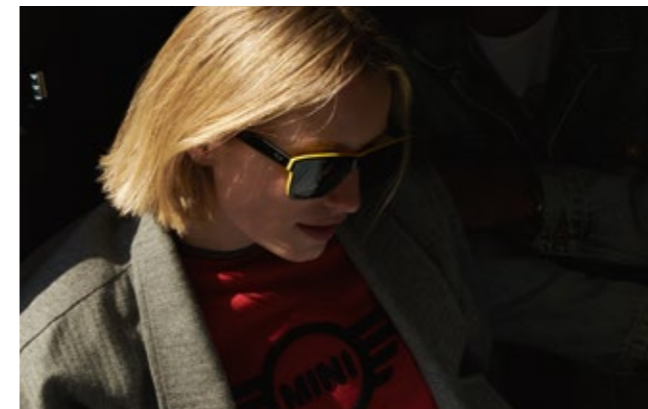

MINI TRICOLOUR CUP

Stoneware
White/Black/Energetic Yellow, Chili Red/Black/Island, Black/British Green/White
80 28 5A0A694-96
Capacity: 0.35 l

Soft-touch coated stainless steel, 100% BPA-free polymer
White/Black, Chili Red/Island/Black, Black/British Green/White
80 28 2445702, 80 28 5A0A700-01
Capacity: 0.3 l

100% BPA-free polymer
Chili Red, Black
80 28 5A0A697-98
Capacity: 0.7 l

Brushed stainless steel, hardened glass, leather
White/Black, Island/Black
80 26 2460917-18
38 mm watch dial

Soft-touch coated stainless steel, 100% BPA-free polymer
Black/White
80 23 2445701
Capacity: 0.5 l

Pot: stoneware
Lid: polycarbonate
White/Black
80 23 2445715
Capacity: 0.8 l