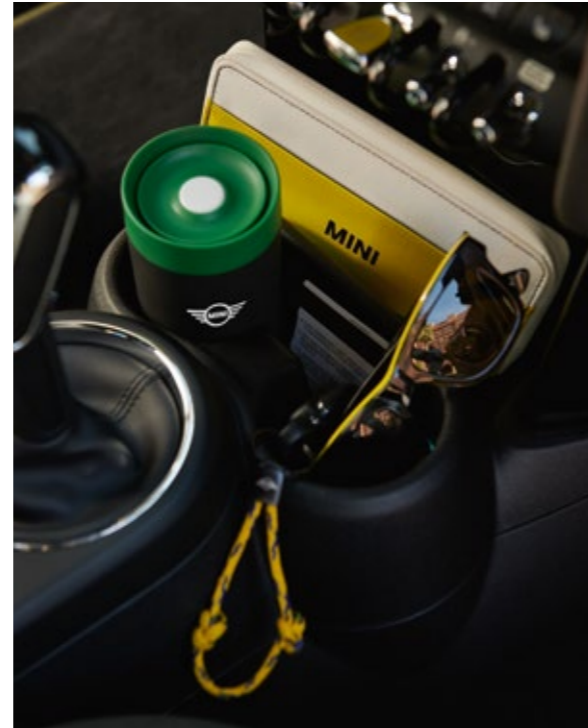

MADE TO LAST.

The MINI Lifestyle Collection 2020 embodies MINI's inventiveness and human-centric design with emotional products that make life a little brighter. Authentic and sustainable materials become everyday companions for a modern lifestyle. The perfect choice for forward-thinking MINI lovers.

shop.mini.com